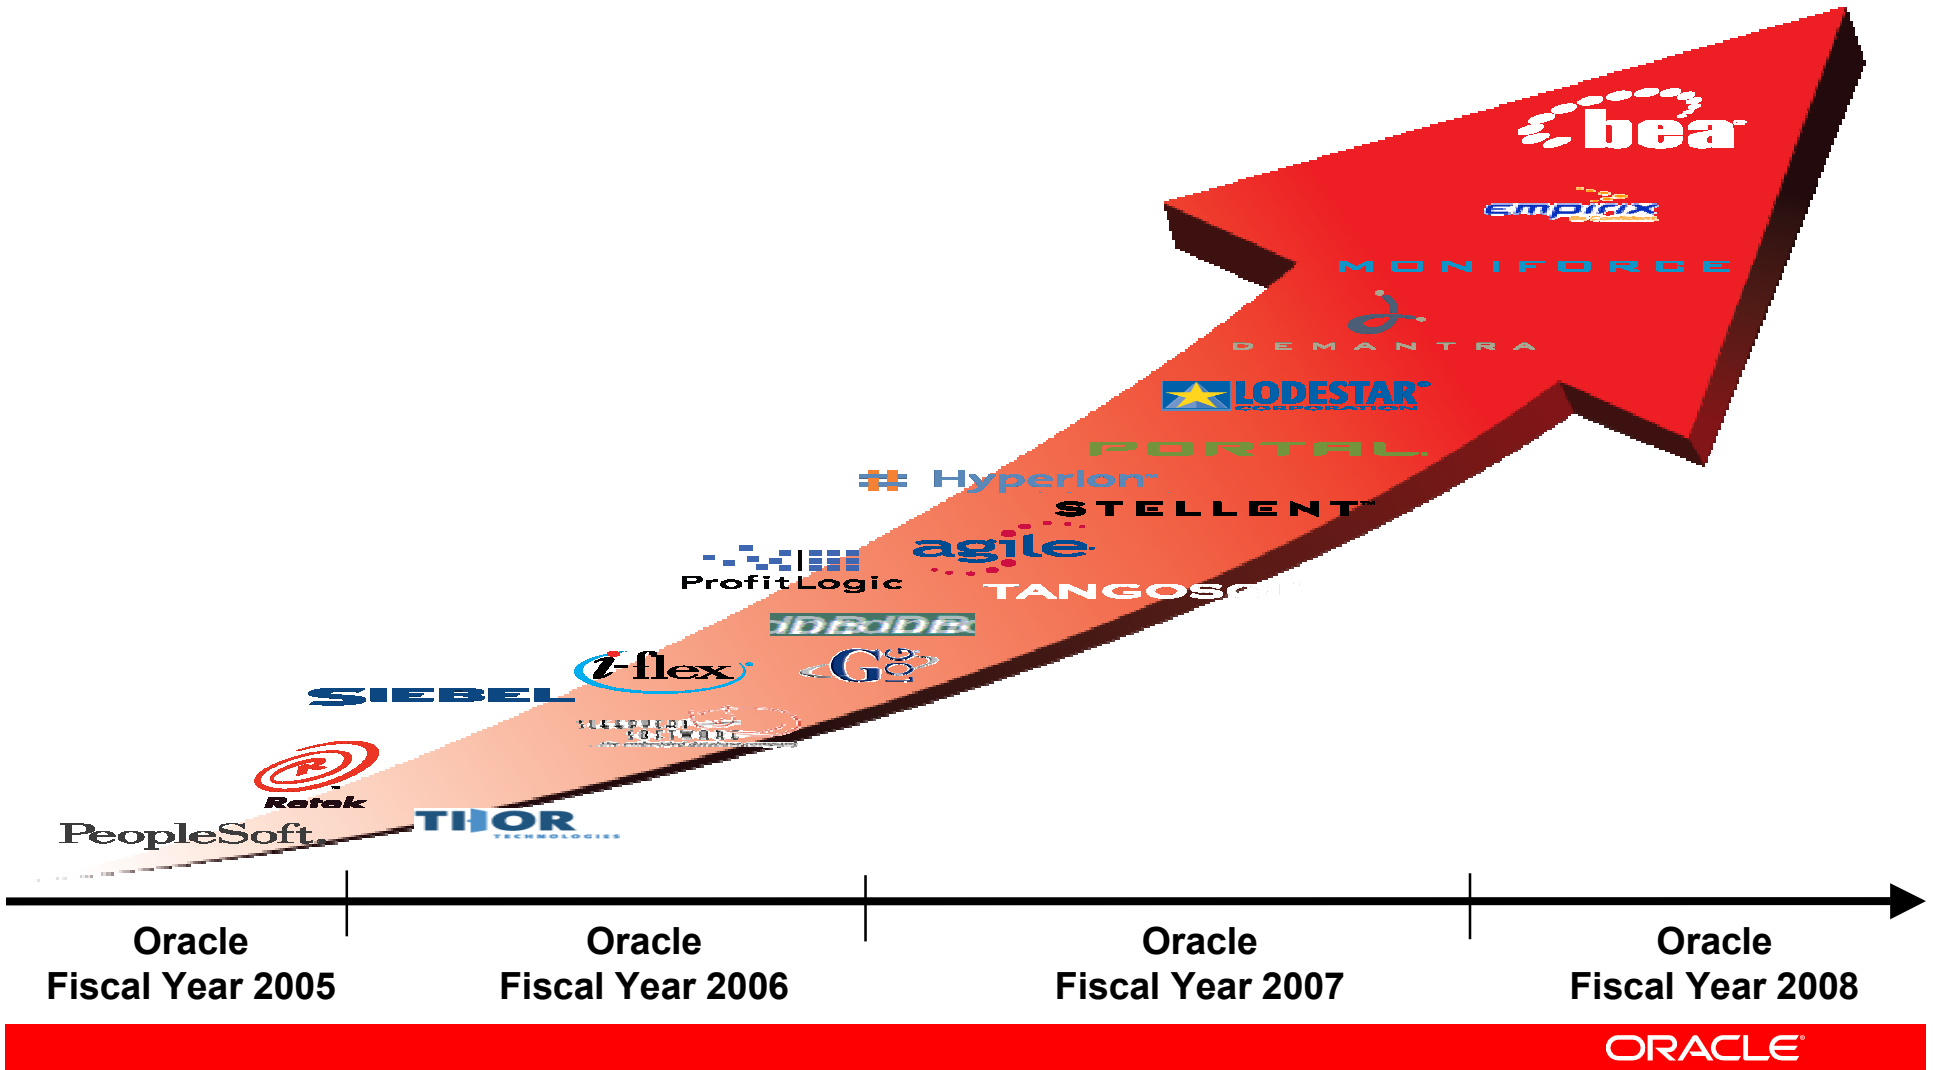

**ORACLE®**

**Fusion Middleware Forum  
Beograd 06.11.2008.**

# Agenda

- 10:00**     **Otvaranje Foruma** - Klod Kolaro, Direktor Oracle Srbija i Crna Gora
- 10:15**     **FWM Strategy / BEA highlights** - Hugo Brand, Senior Principal Product Manager
- 11:00**     **Oracle WebLogic Server – More Than J2EE Server** - Maciej Gruszka, Principal Sales Consultant
- 11:30**     **Identity & Security Management Challenges and Solutions** - Saša Đorđević, Principal Technology Sales Consultant
- 12:00**     **SOA: Tools, Methodology and Projects** - Ermin Prašović, Senior Sales Consultant
- 12:30**     **Pauza**
- 13:00**     **Business Intelligence - A decision based on knowledge** - Aleksandar Pavlović, Senior Sales Consultant
- 13:30**     **Business Processes: Analysis, Modeling and Monitoring** - Ermin Prašović, Senior Sales Consultant
- 14:00**     **Strategy for Management Unstructured Information** - Aleksandar Pavlović, Senior Sales Consultant
- 14:30**     **Koktel**

# 5 years

- \$9.7B to over \$20B Revenue
- 1,000 to 9,500 Products
- 42,000 to 81,000 Employees
- 8,000 to 22,000 Developers
- 8,700 to 16,900 Sales Reps
- 200,000 to 300,000 Customers
- 12,000 to 19,500 Partners
- 2M to 6M OTN Members
- 90 to 425 User Groups
- 0 to 32 Advisory Boards
- 110 to 1,800 Exec Sponsor Accounts
- 0 to 210 Key Accounts

# Acquisition Best-In-Class