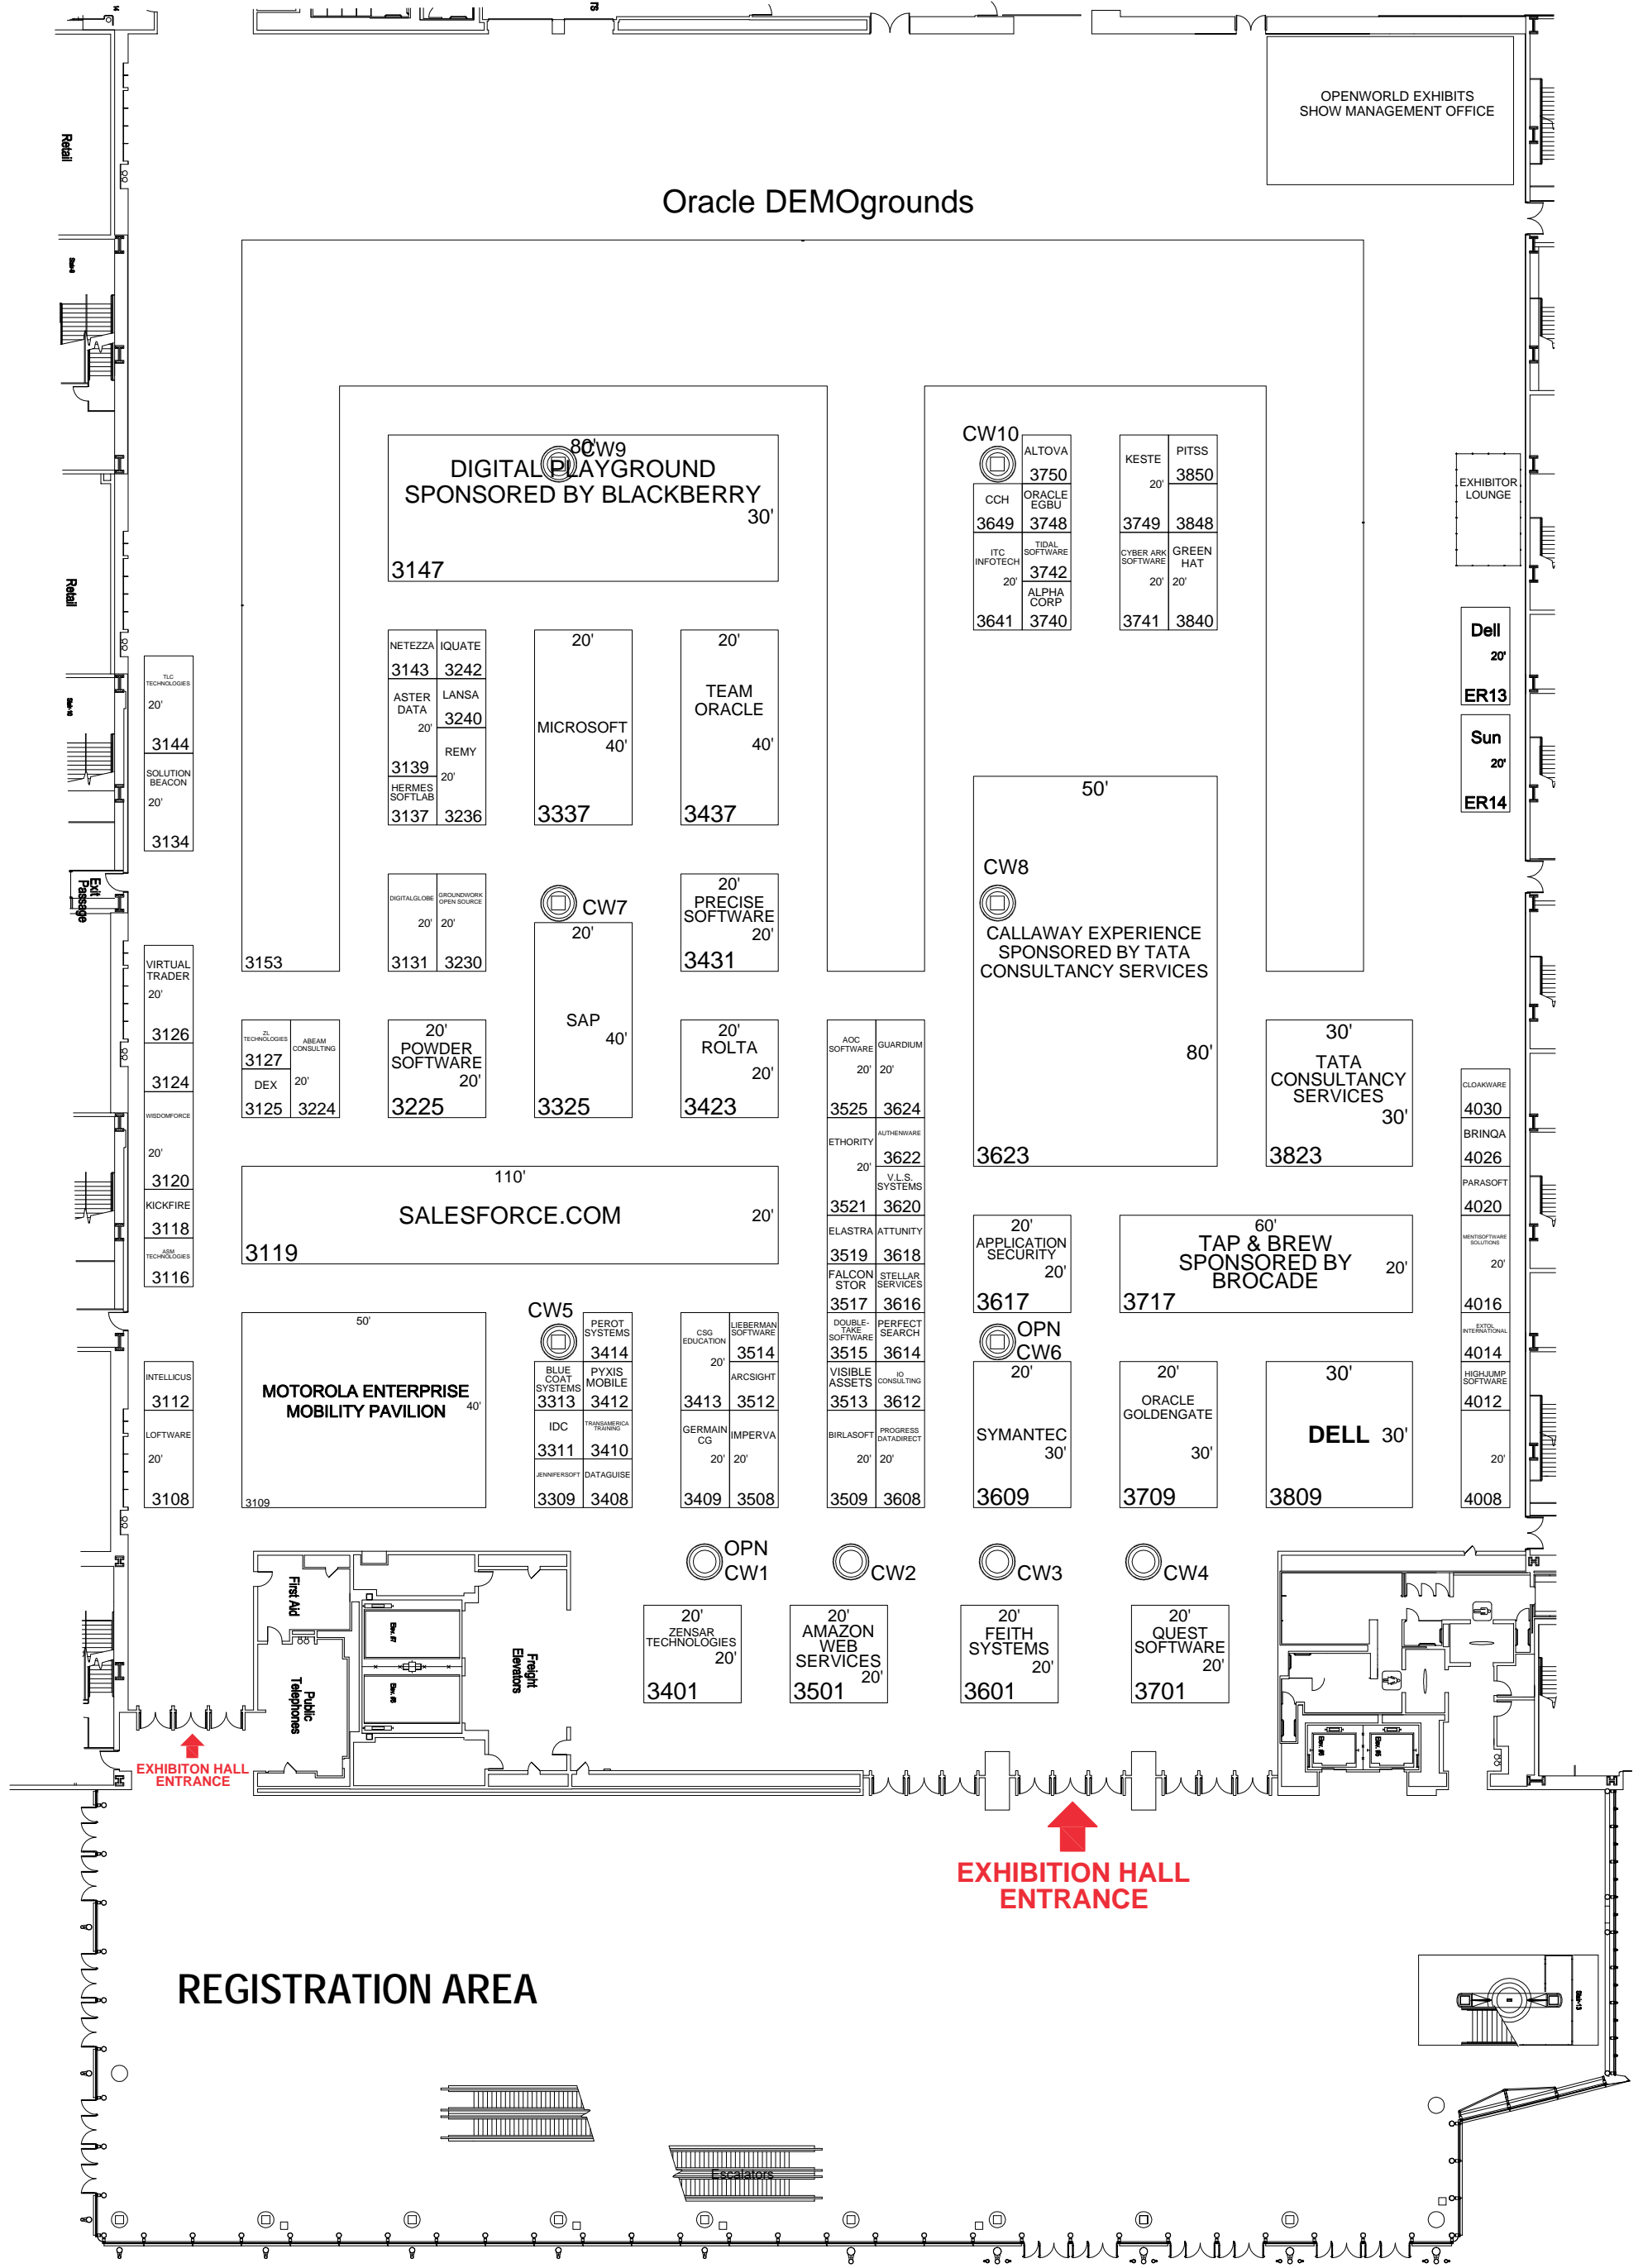

Oracle OpenWorld

October 11-15, 2009

San Francisco, CA

Moscone Center

West Exhibition Hall Level 1

Current as of 10/10/09
Subject To Change

Oracle DEMOgrounds

OPENWORLD EXHIBITS
SHOW MANAGEMENT OFFICE