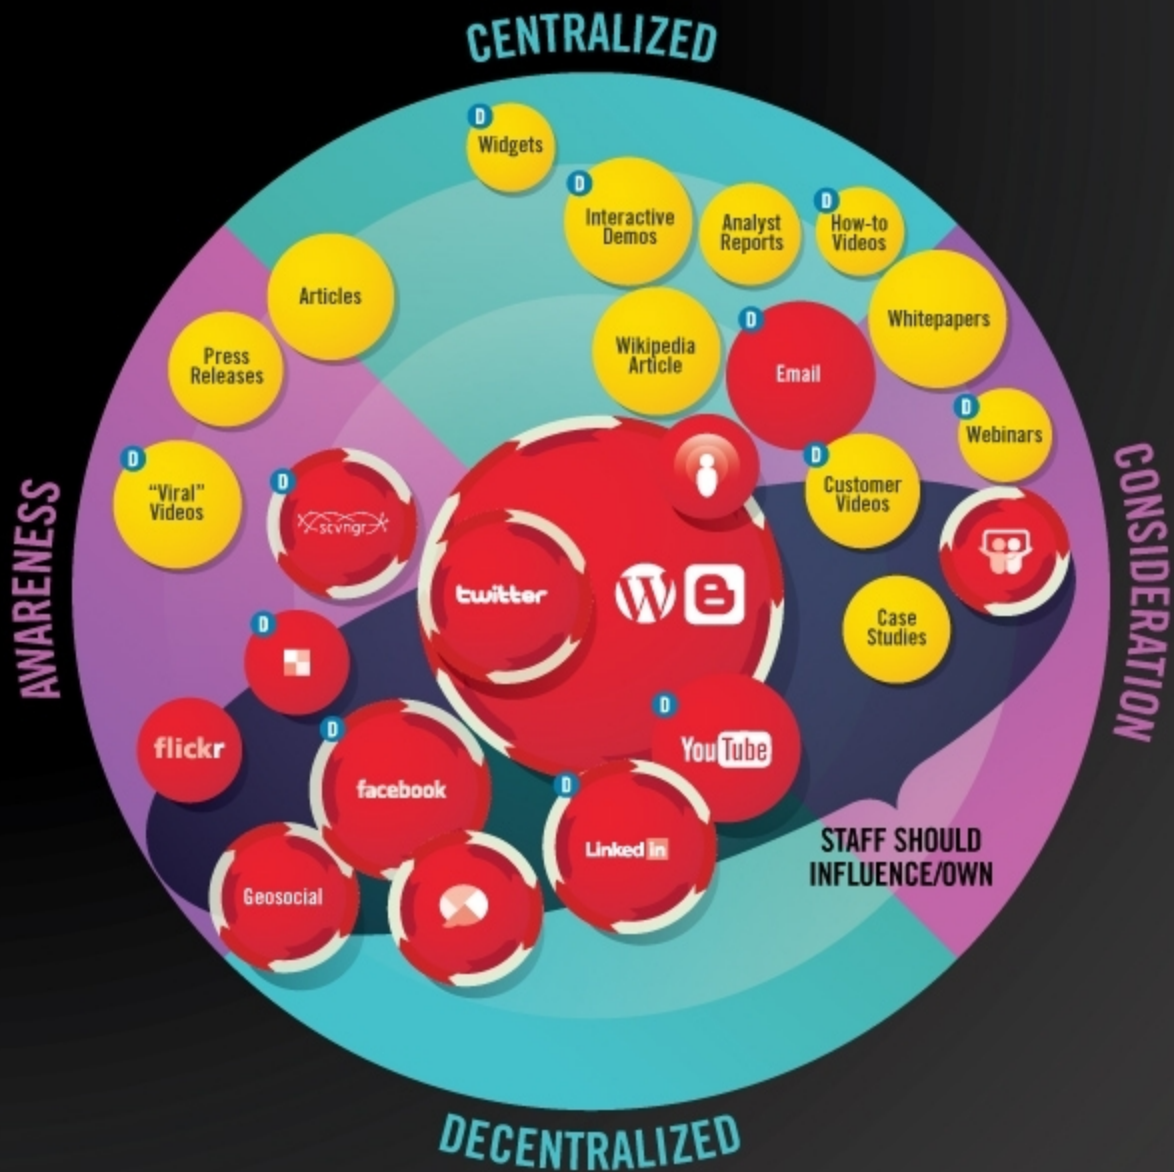

# THE CONTENT GRID

Brought to you  
by **JESS3** & Eloqua

**TYPE**   **CHANNEL**   **TWO-WAY CHANNEL**   **D DATA RICH**