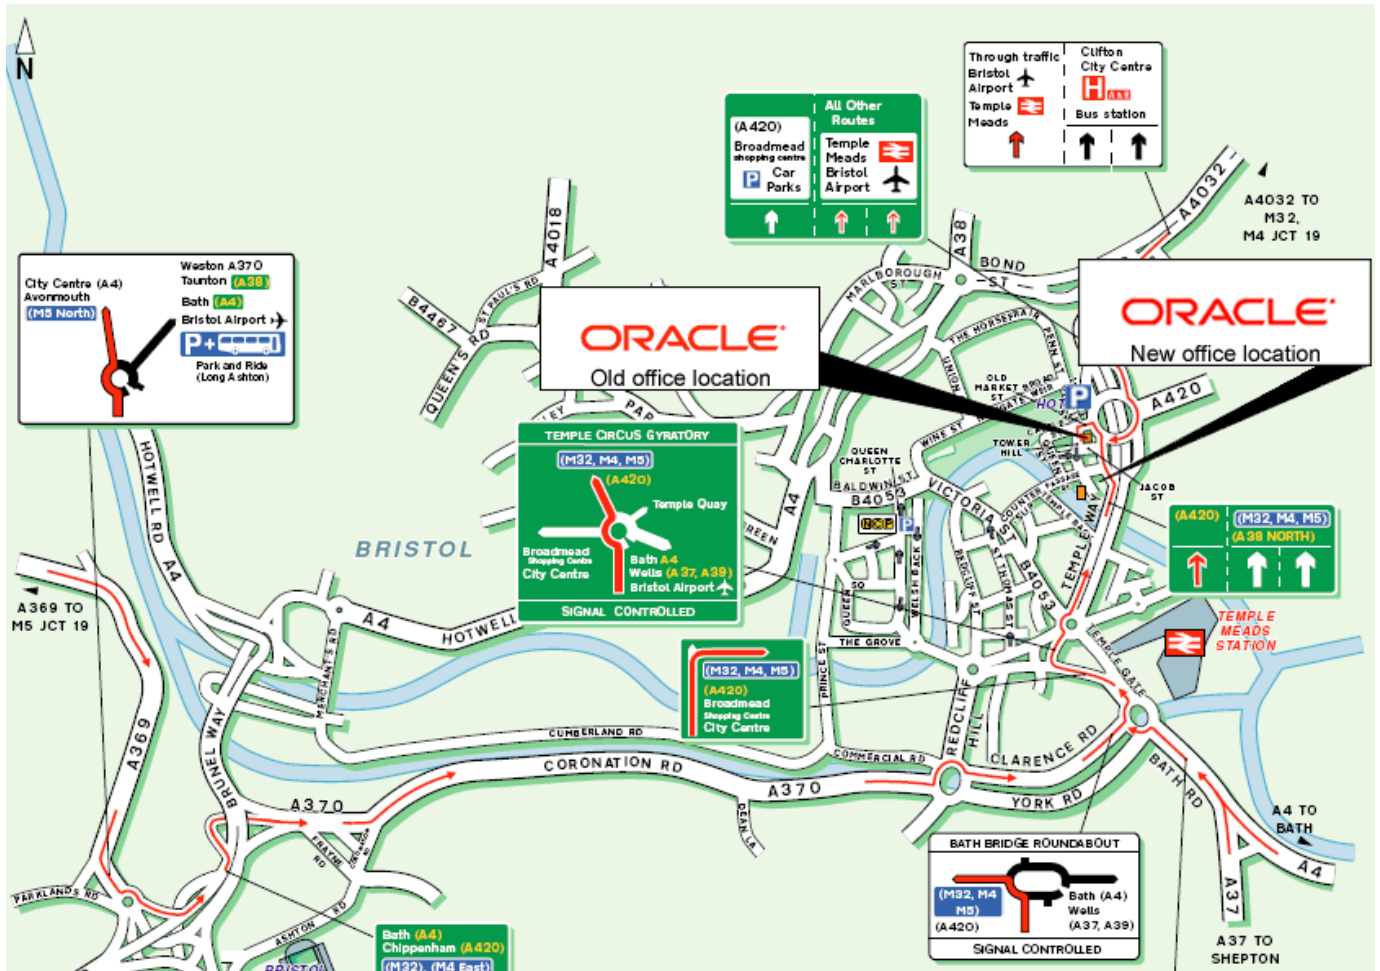

Bristol Office

Tower Wharf, Cheese Lane, Bristol, BS2 0JJ

Tel: 0117 9462 600 Fax: 0117 946 2646

By Rail:

If travelling to Bristol via train, please note that there are two mainline stations. Temple Meads is ten-minute walk from the office and Parkway is a 15-minute car journey. If travelling from the London direction you will need to be on the Paddington / Reading to Bristol line which comes into Bristol Temple Meads.

Parking:

There are no car parking facilities at Oracle's Bristol office. The nearest NCP is on Lower Castle Street.