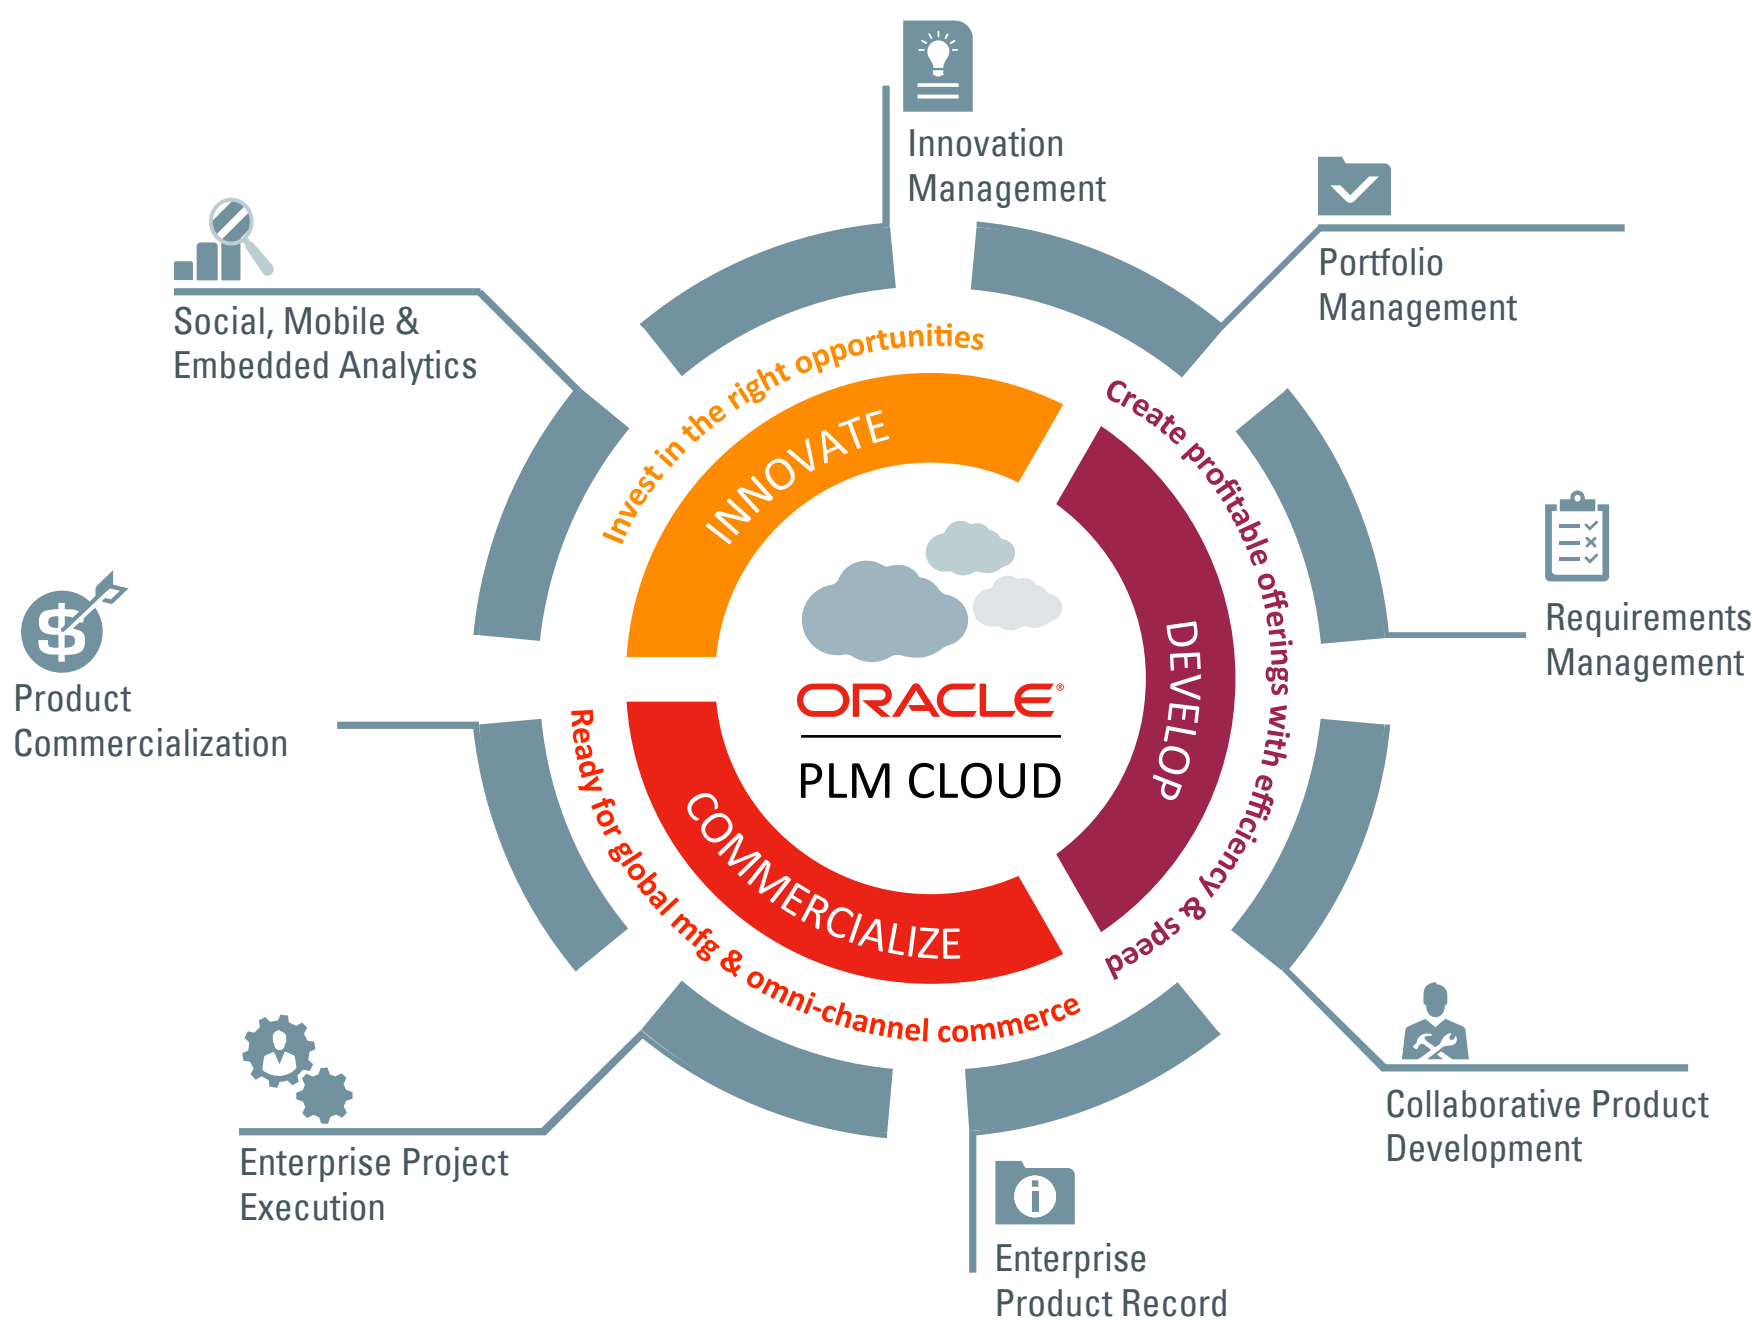

Oracle PLM Cloud

Reimagine Product Development

Companies depend on innovation to grow, so given today's new technologies, markets, regulations and competitors, it's time to reimagine product development with a modern Product Lifecycle Management (PLM) solution

1/3 of all data will exist in or pass through the cloud by 2020

Choose a Practical Path

Oracle PLM Cloud offers you easy access to industry proven, best-practice PLM solutions so you can focus on your growing business and get the most out of your innovation.

 Save your IT resources

 Deploy fast

 Protect your IP

Reimagine Product Development

Today's businesses need a modern innovation platform powered by best-in-class capabilities to innovate, develop and commercialize the best mix of profitable products.