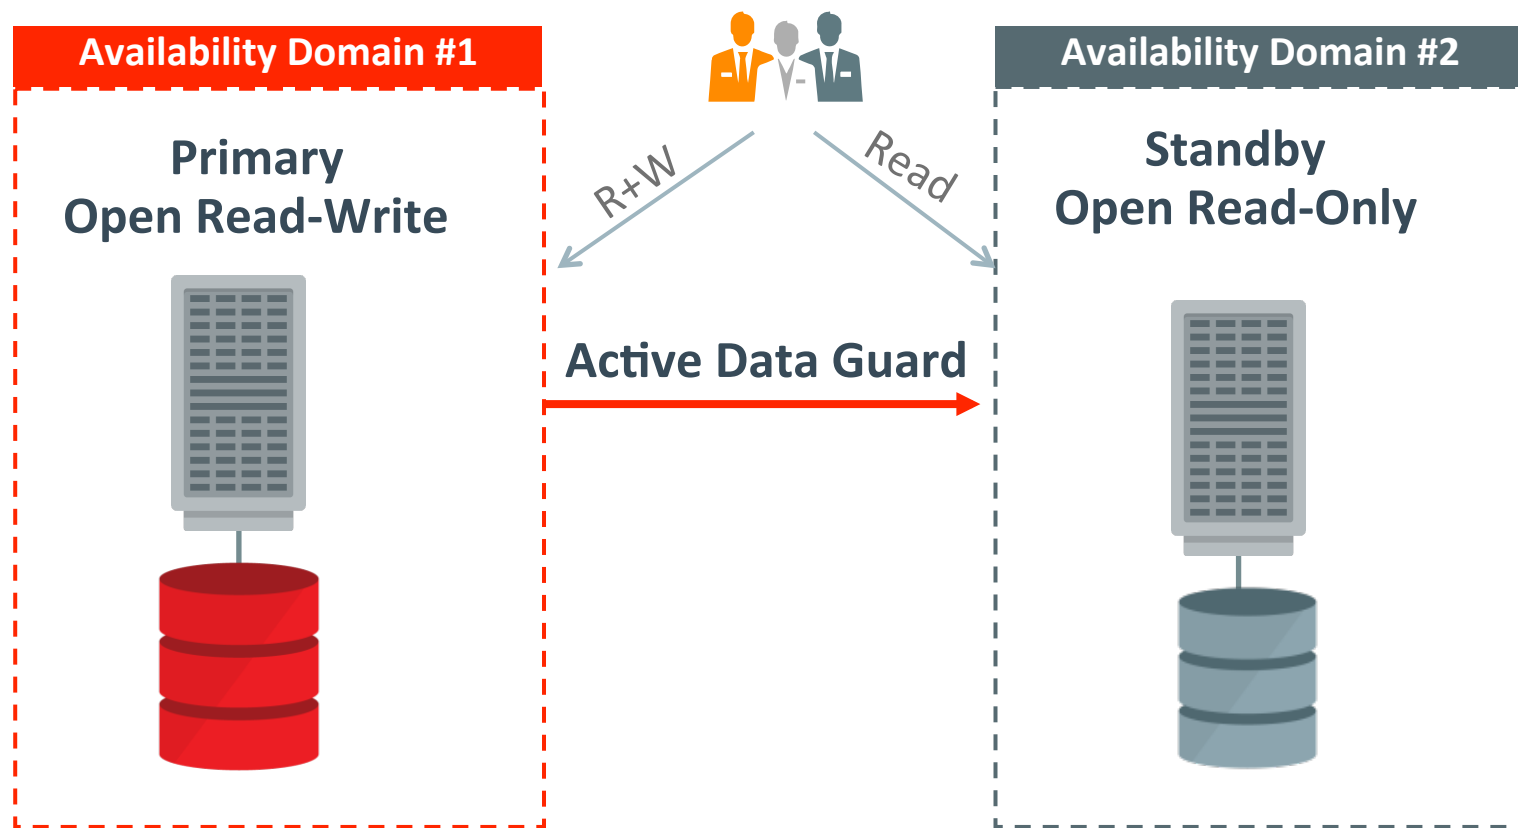

Active Data Guard – Switchover Demo on Bare Metal Cloud

- Steady State
 - Single Instance Data Guard between Availability Domains
 - Maximum Availability – Zero Data Loss Data Guard Configuration
 - Swingbench OLTP Workload
 - **2000 Txn/sec on Primary**
 - **3800 Queries on Standby**

Active Data Guard – Switchover Demo on Bare Metal Cloud

- Switchover during Planned Maintenance
- Switchover Result
 - Only **14 seconds outage** for read/write OLTP workload
 - Only **5 seconds outage** for read-only Queries workload
- Fast Switchovers with low downtime