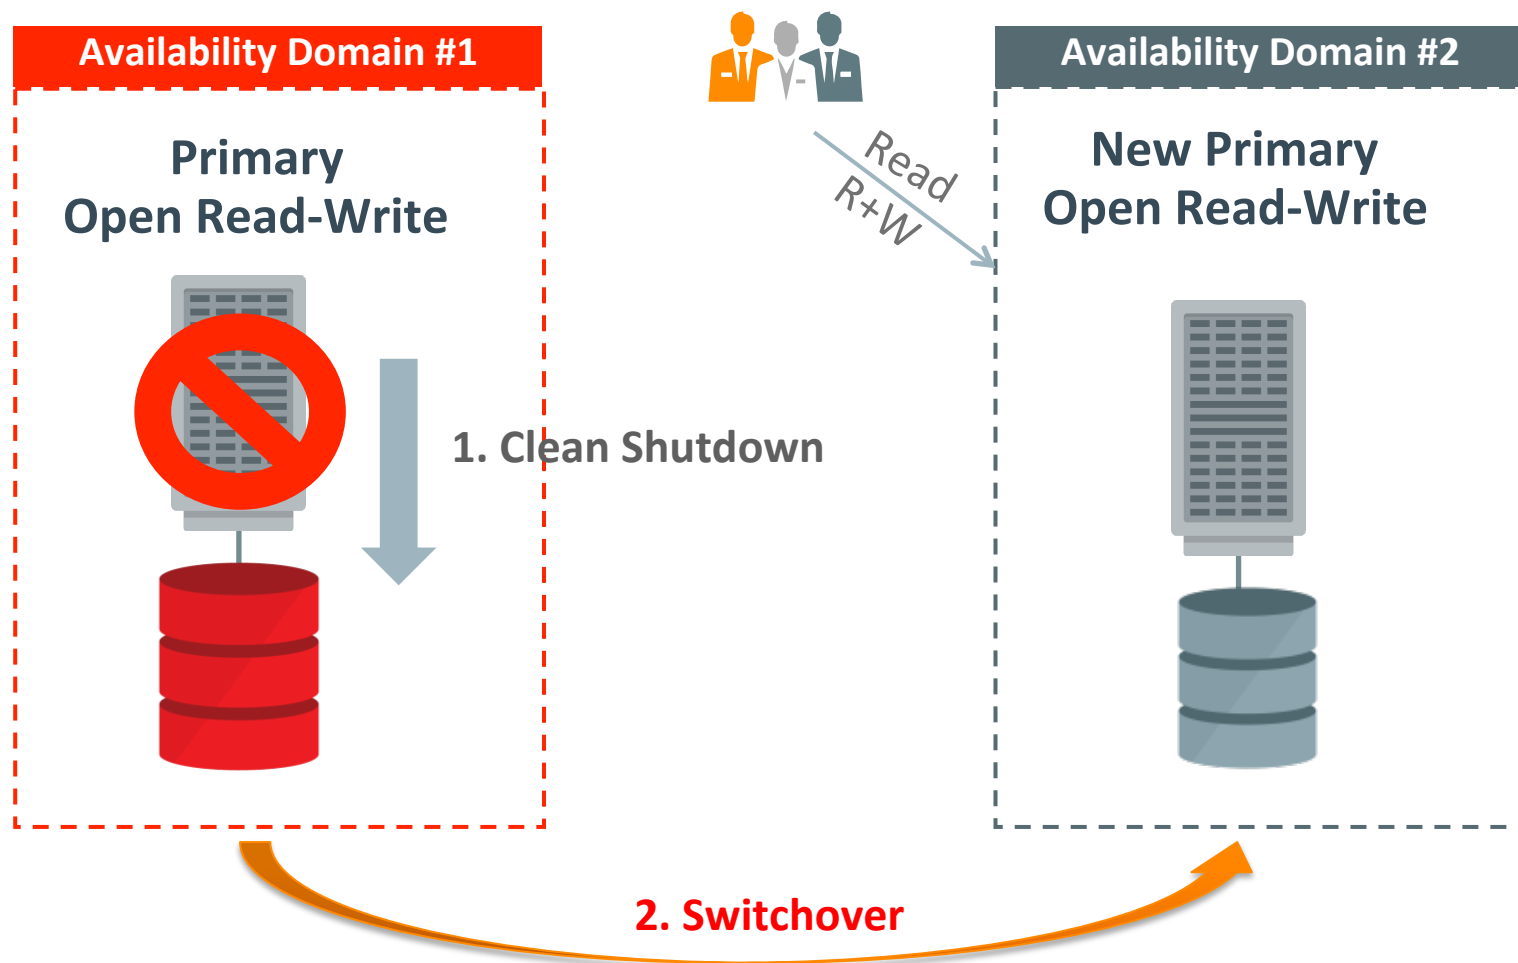

Active Data Guard – Switchover Demo on Bare Metal Cloud

- Steady State
 - Single Instance Data Guard between Availability Domains
 - Maximum Availability – Zero Data Loss Data Guard Configuration
 - Swingbench OLTP Workload
 - **2000 Txn/sec on Primary**
 - **3800 Queries on Standby**

Active Data Guard – Switchover Demo on Bare Metal Cloud

- Switchover during Planned Maintenance
- Switchover Result
 - Only **14 seconds outage** for read/write OLTP workload
 - Only **5 seconds outage** for read-only Queries workload
- Fast Switchovers with low downtime