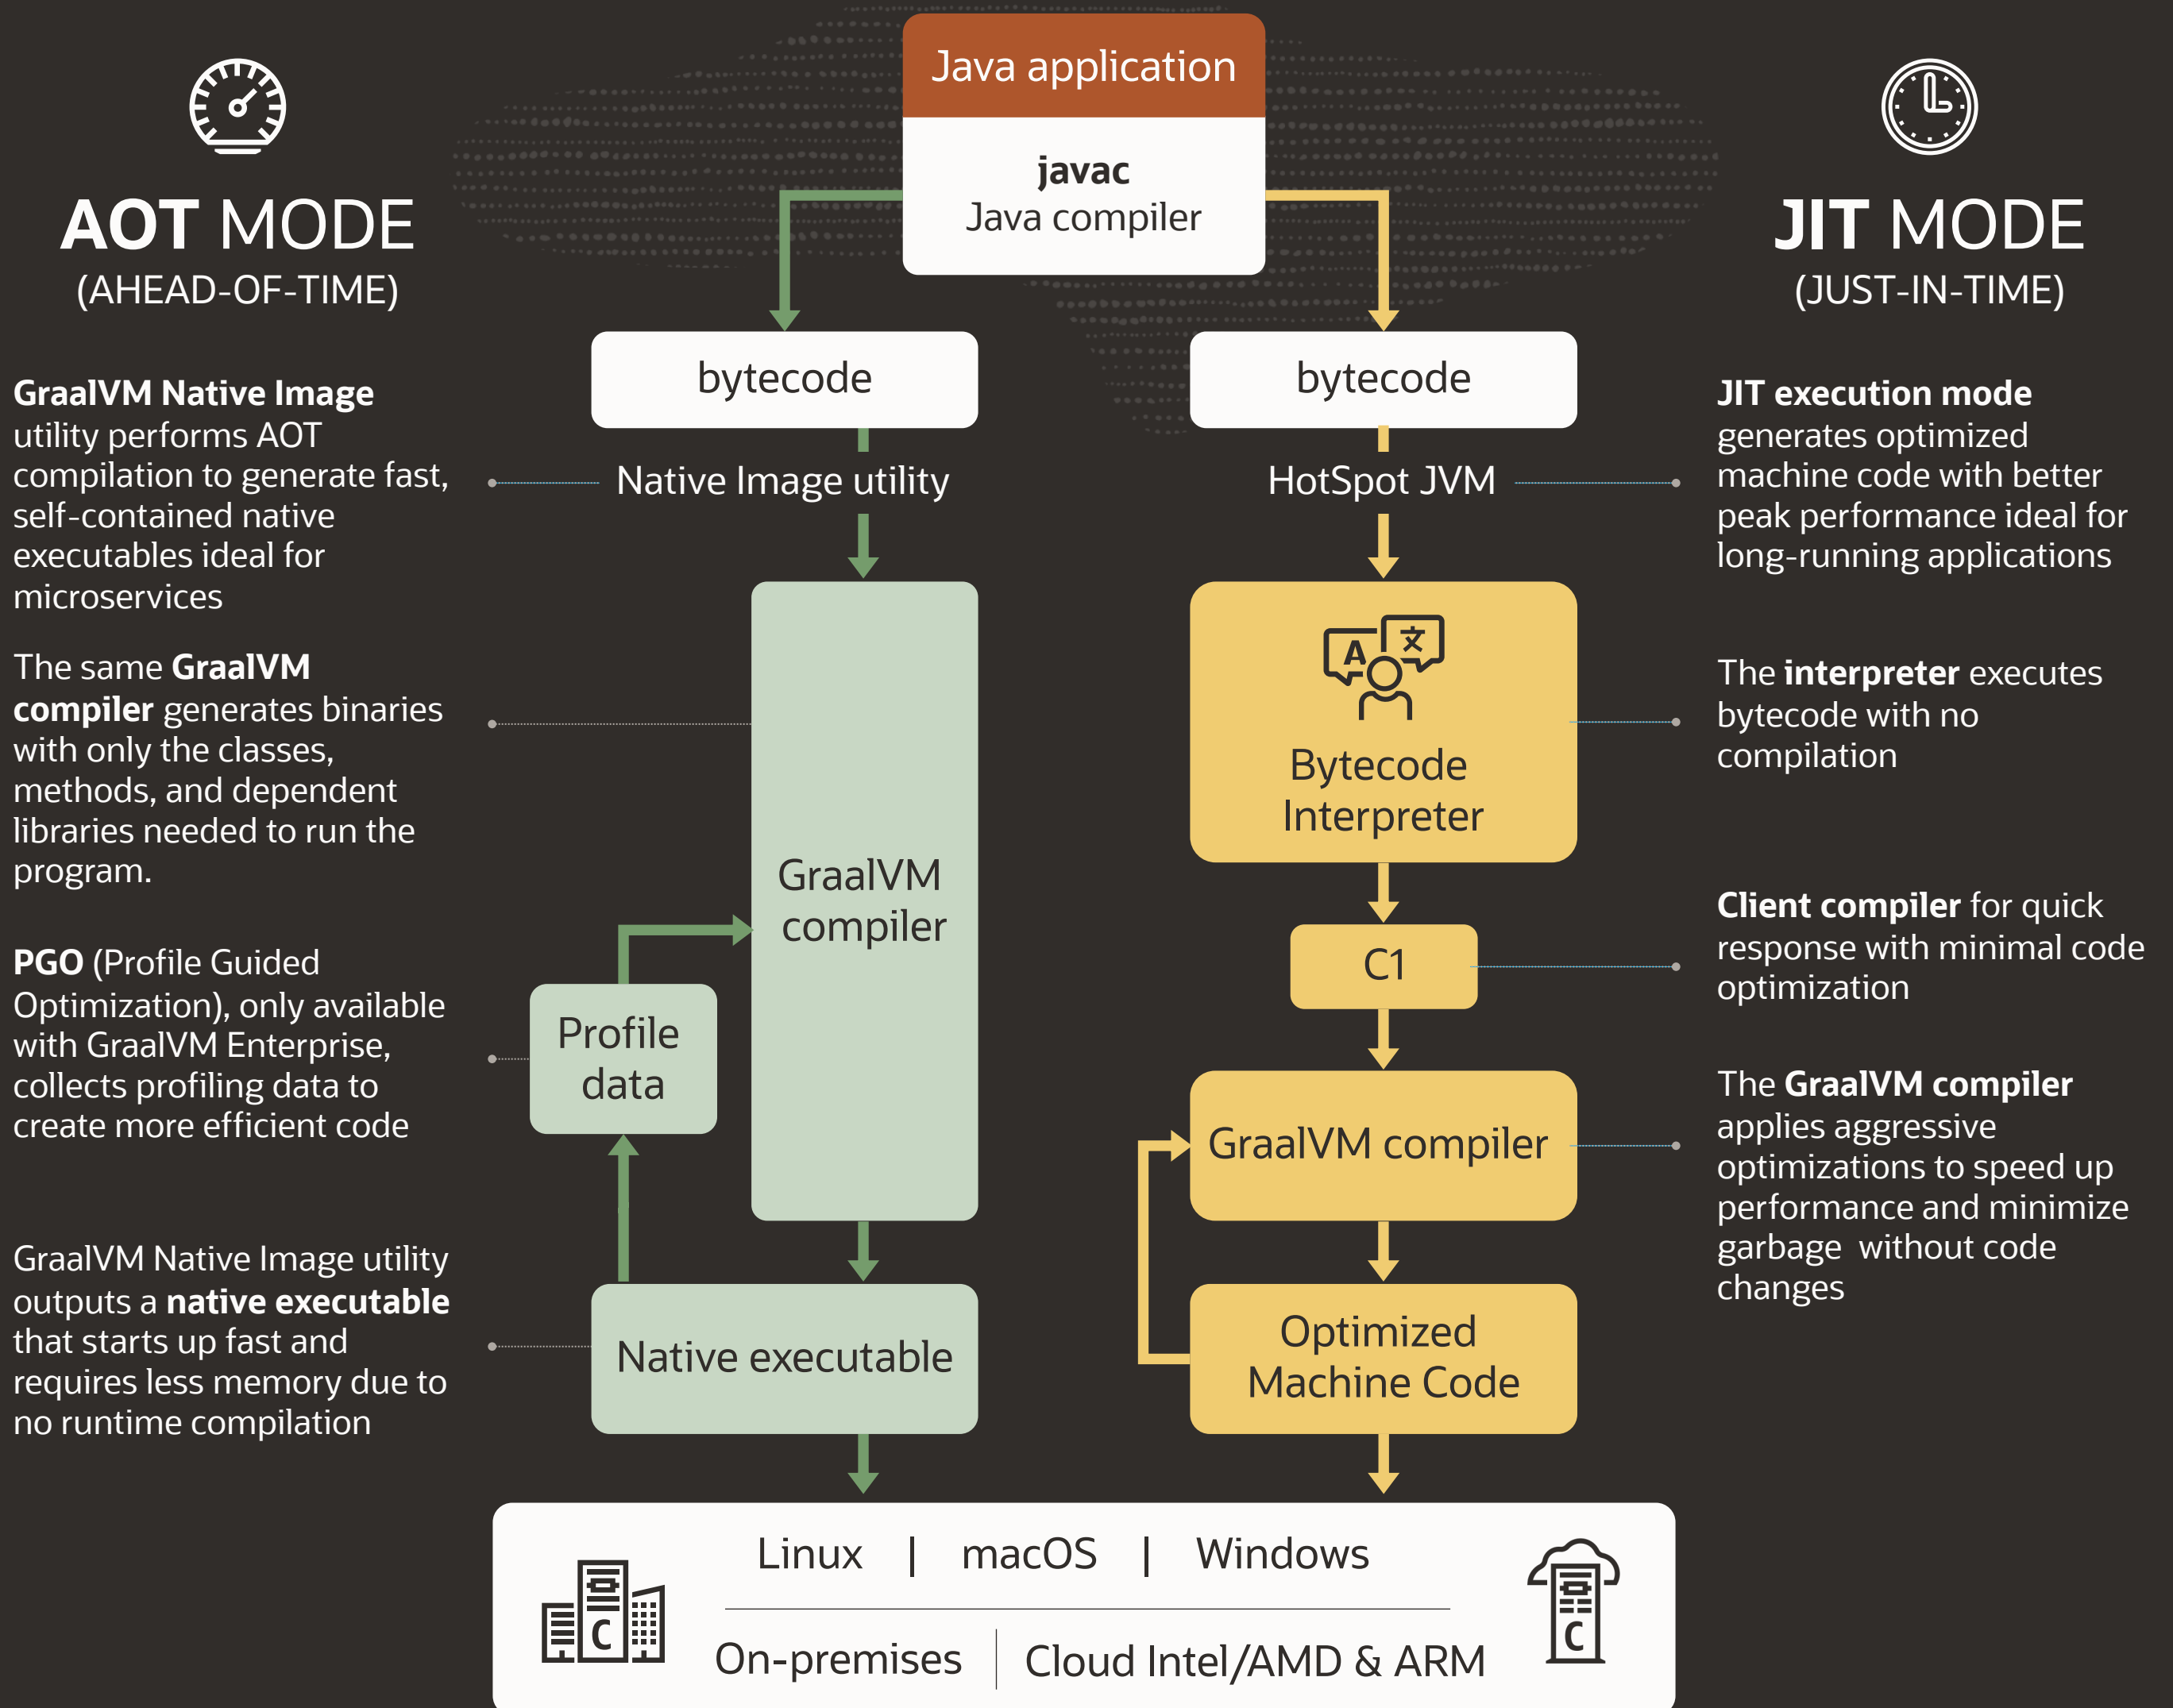

# Anatomy of GraalVM Enterprise

**GraalVM Enterprise** – a high-performance JDK that speeds up the performance of Java and JVM-based applications, lowers application latency, improves peak throughput by reducing garbage collection time, and comes with 24x7 Oracle support.

## BENEFITS

Up to **100x faster** helps scaling

Up to **5x smaller** memory easier to containerize

Up to **50% faster** throughput

**24x7 support** for reliability

**Reduce cloud operations cost** or free up compute resources from faster performance and lower memory usage