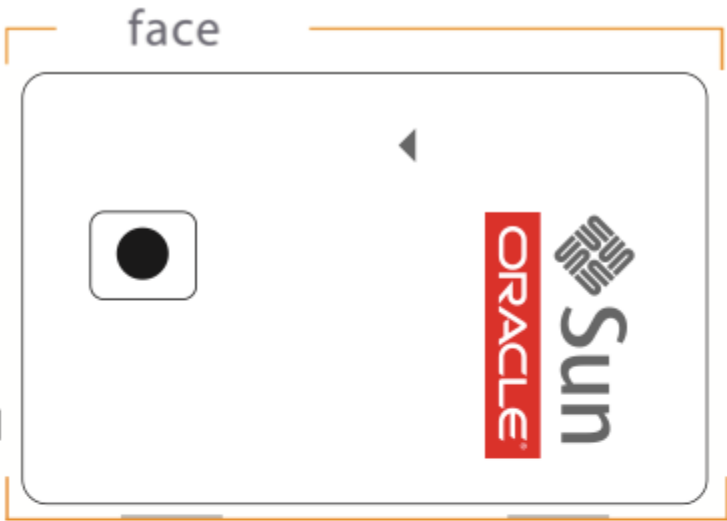

# Sun Ray Client Smart Card Designs

Note: The version number printed on card may vary.

**Payflex Smart Cards with Oracle logo - Pack of 25. (Part Number - X1403A-N)**

**Payflex Smart Cards without artwork - Pack of 25. (Part Number - X1404A-N)**