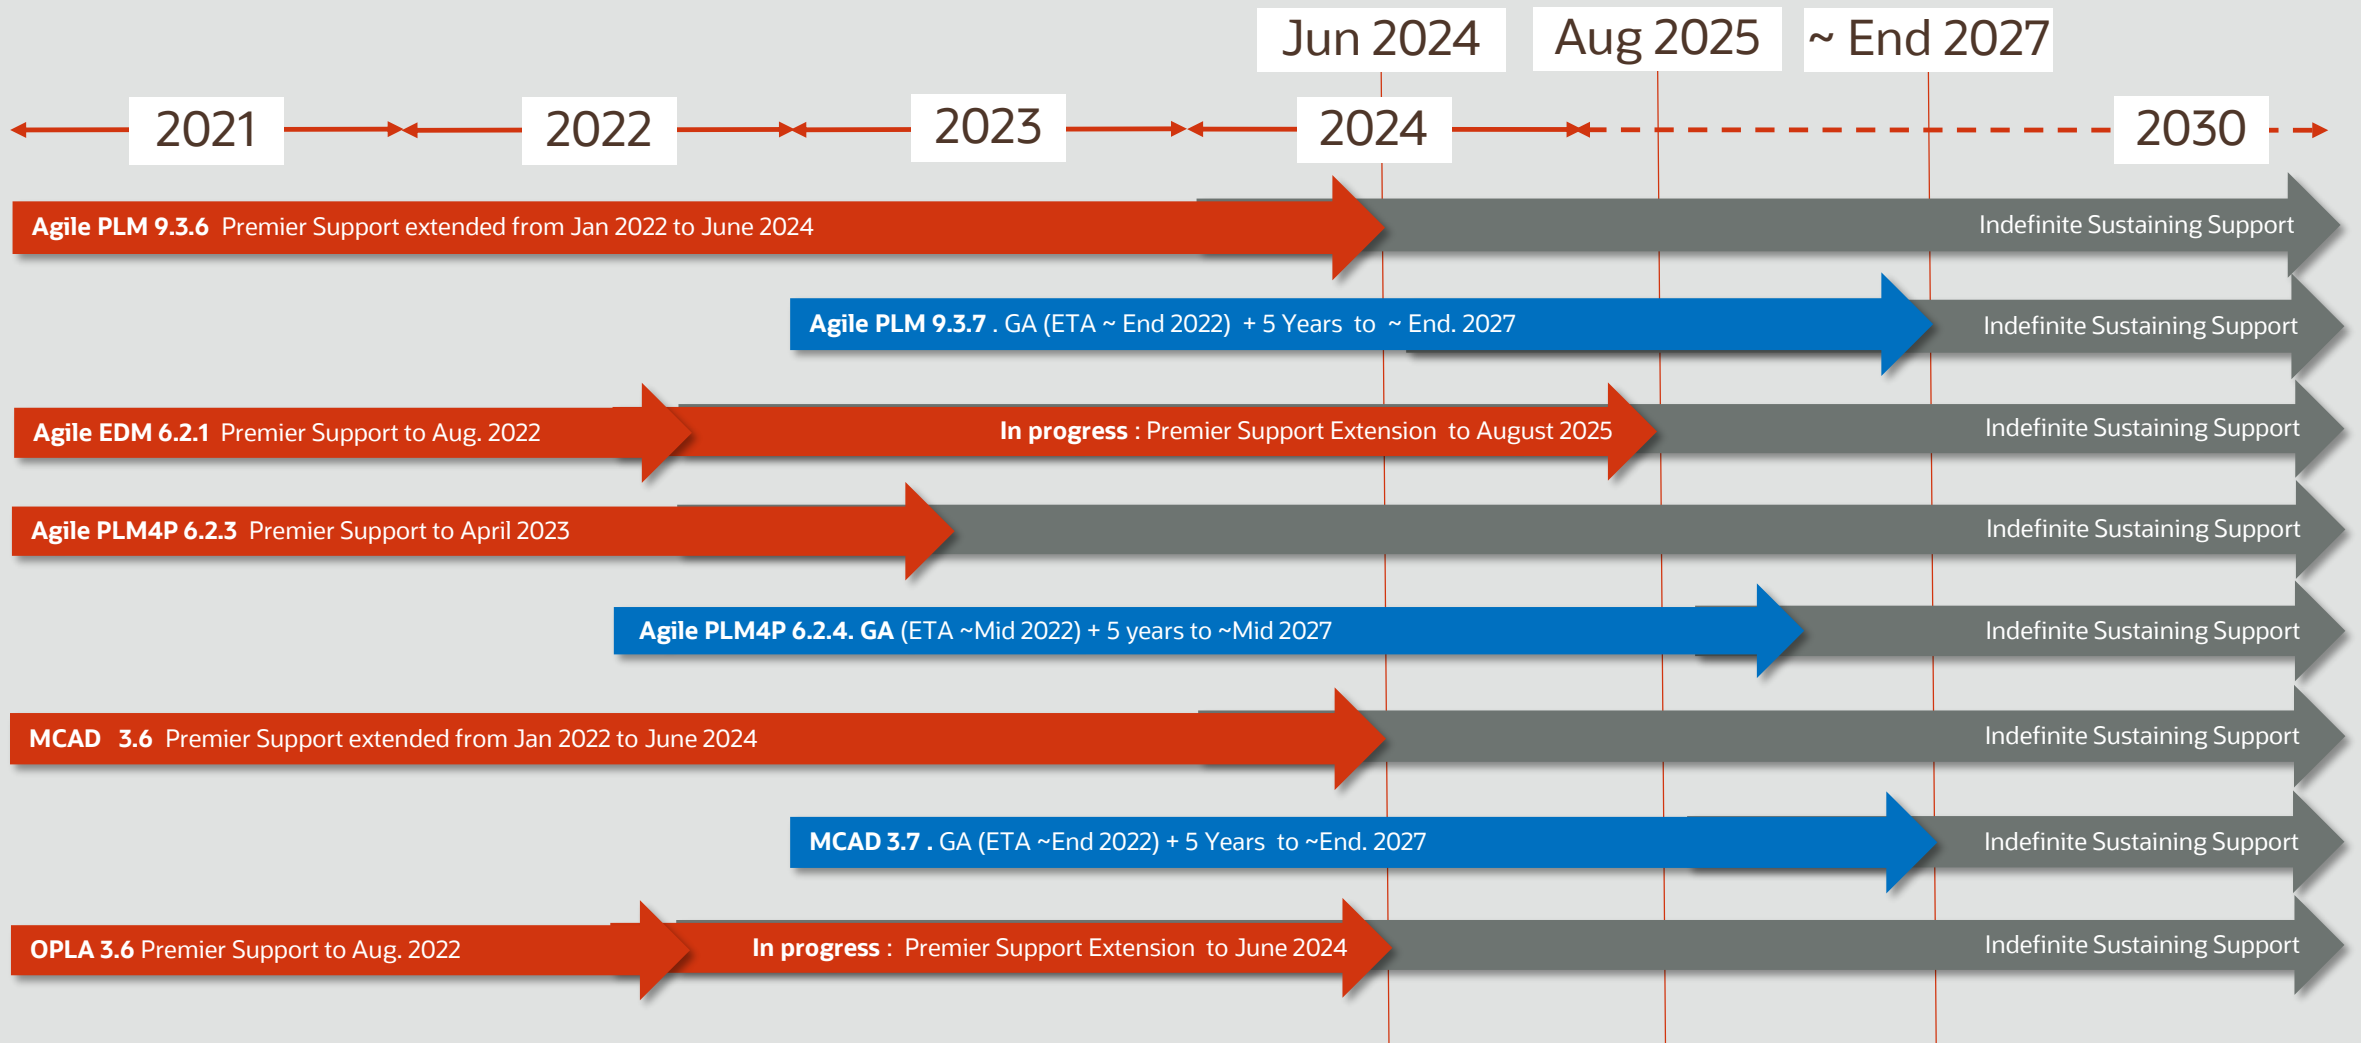

Agile PLM Roadmap

Agile PLM Support Proposals for existing customers

- **Agile PLM (A9)**
 - 9.3.6 Premier Support to June 2024
 - New Release 9.3.7* (ETA end 2022) on FMW 14.1.2 with Premier Support to ~End 2027
- **Agile EDM (e6)**
 - 6.2.1 Premier Support to August 2022
 - Extend 6.2.1* Premier Support to August 2025 (in progress)
- **Agile PLM for Process (P4P)**
 - 6.2.3 April Premier Support to April 2023
 - New Release 6.2.4* (ETA ~ Mid 2022) with Premier Support to ~Mid 2027
- **Other Notes:**
 - A9 to EBS and SAP PIPs end of premier support in Jan 2022. No plan to support beyond that date.
 - OPLA 3.6 premier support extension to June 2024 in progress.