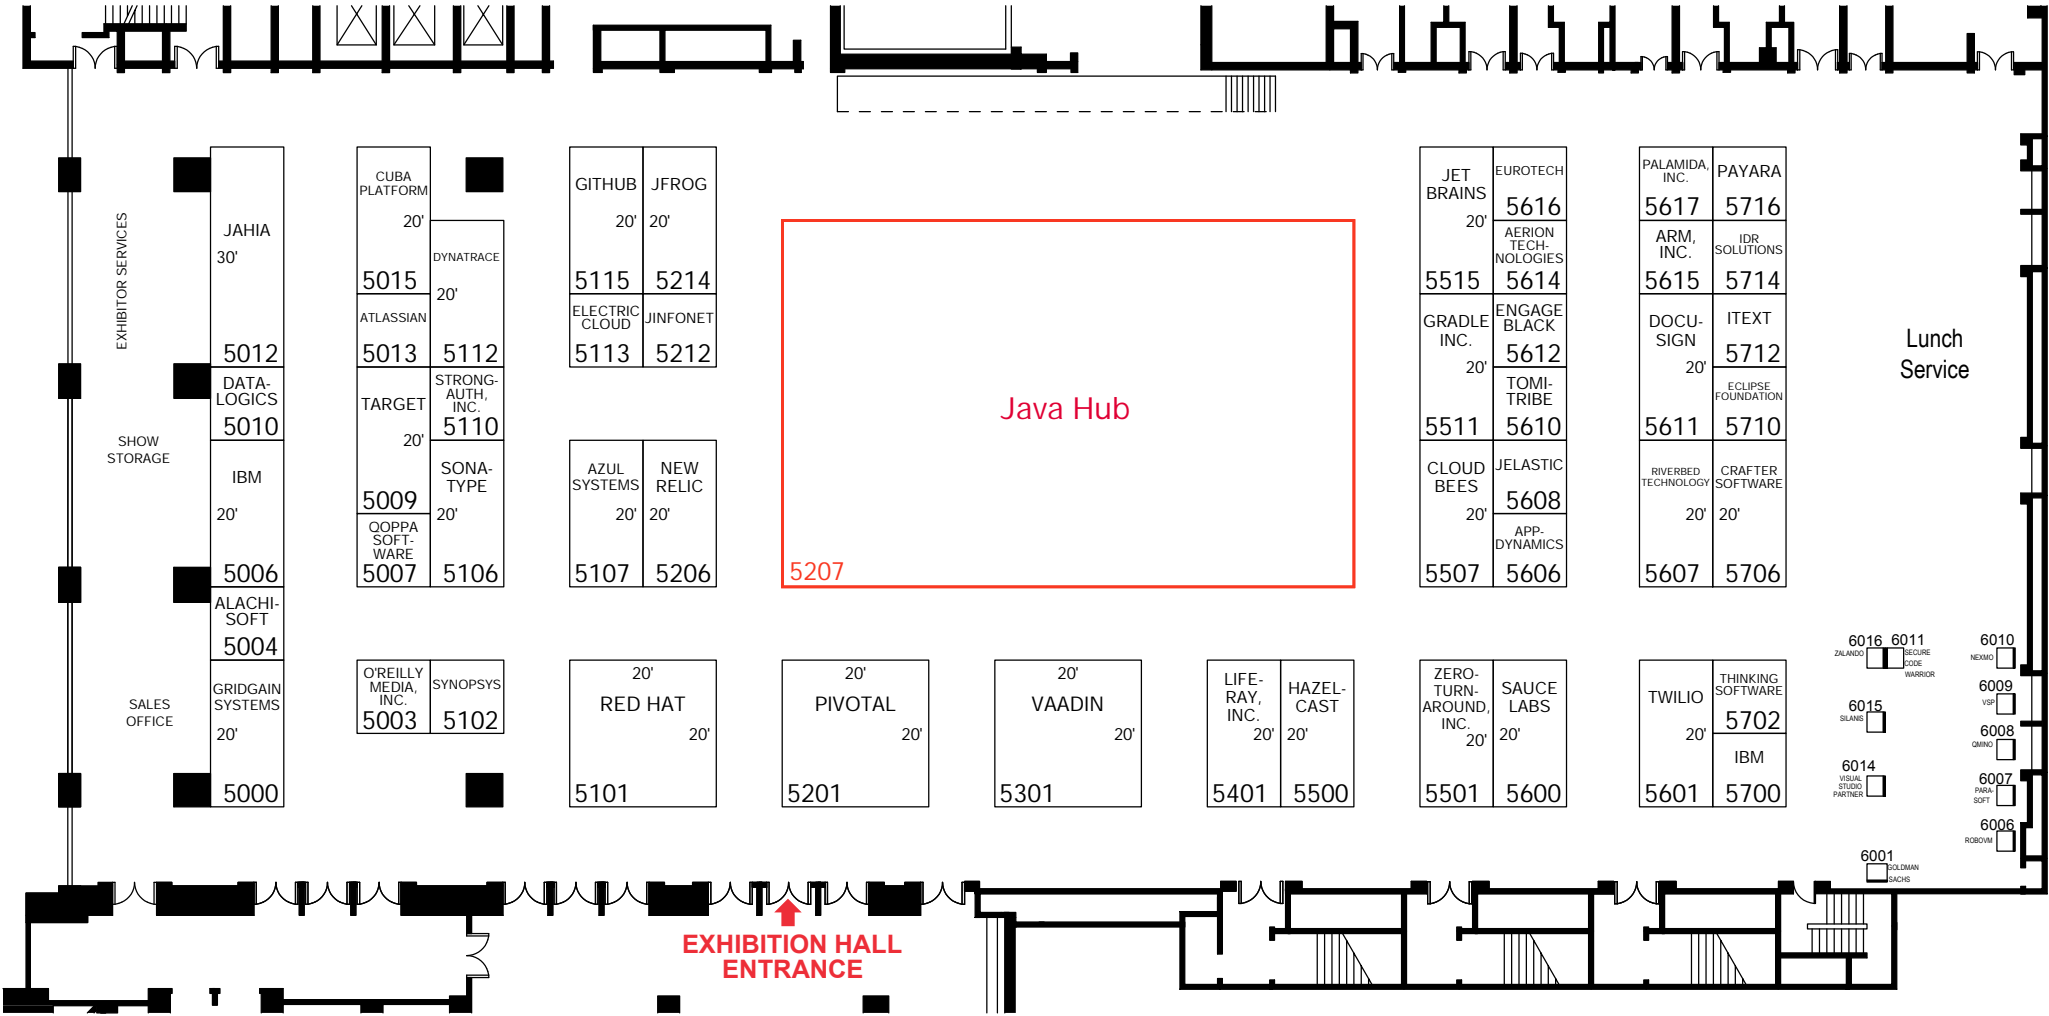

JavaOne Exhibition Hall Hours

Monday, October 26, 2015
9:30 a.m. – 5:30 p.m.
1:30 p.m. – 2:30p.m. (Dedicated Hours)

Tuesday, October 27, 2015
9:30 a.m. – 5:30 p.m.
1:30 p.m. – 2:30m. (Dedicated Hours)

Wednesday, October 28, 2015
9:30 a.m. – 4:30 p.m.
2:00 p.m. – 3:00 p.m. (Dedicated Hours)

JavaOne

San Francisco
October 25 - 29, 2015
Hilton Hotel
Grand Ballroom
Exhibition Hall

Current as of:
10/21/2015
Subject to Change